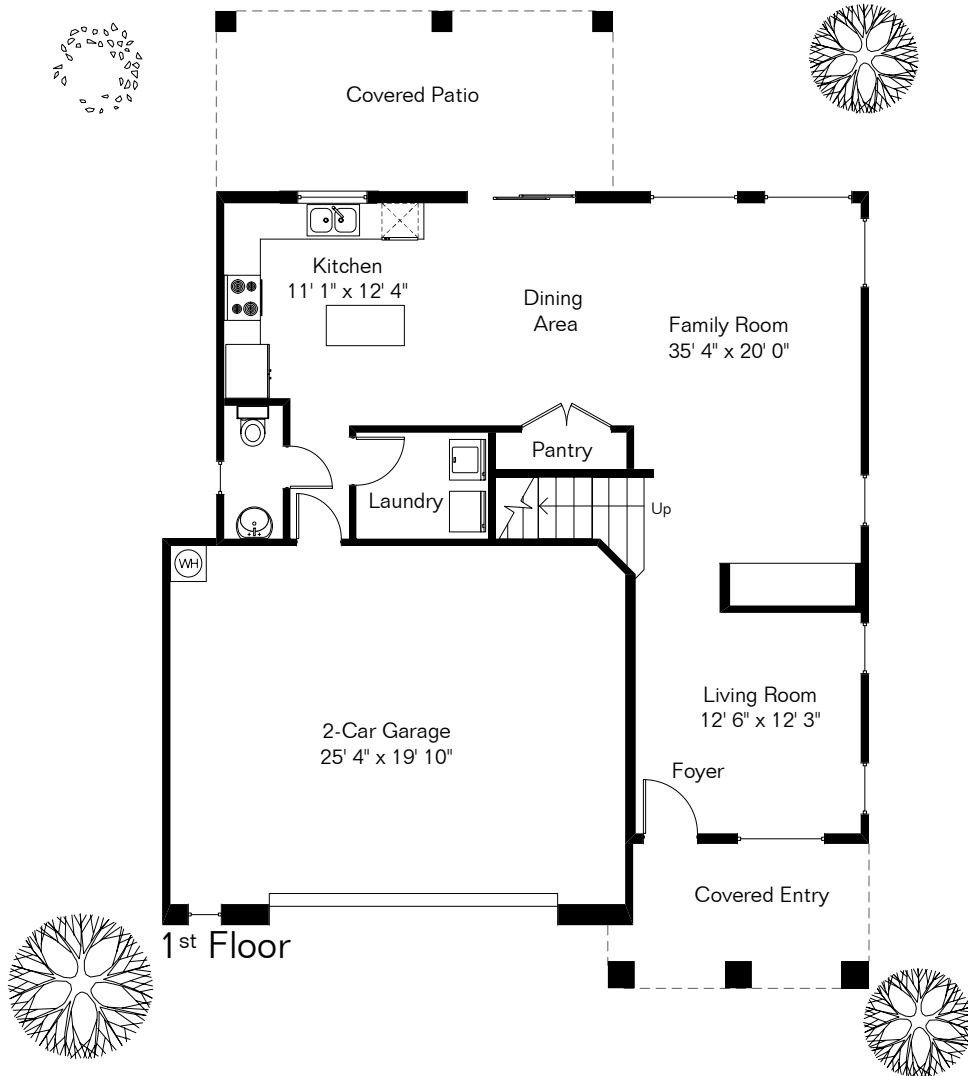

The square footages and room size information are deemed to be reliable but are not guaranteed and should be independently verified. This drawing is for marketing purposes only.

# 535 W Camino Sorpresa

1st Floor 940 Sq Ft  
 2nd Floor 1,202 Sq Ft  
 Total Living Area 2,142 Sq Ft  
 Garage 543 Sq Ft

Site Visit January 2024

0 ft. 6 ft. 10 ft. 20 ft.

Copyright 2024 Floor Plans First! LLC  
 All Rights Reserved.