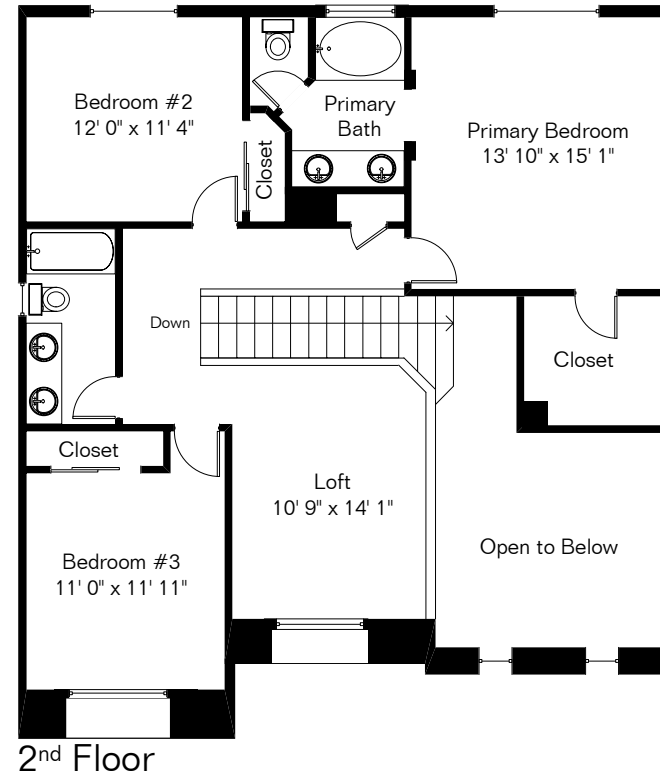

The square footages and room size information are deemed to be reliable but are not guaranteed and should be independently verified. This drawing is for marketing purposes only.

# 535 W Camino Sorpresa

1st Floor 940 Sq Ft  
 2nd Floor 1,202 Sq Ft  
 Total Living Area 2,142 Sq Ft  
 Garage 543 Sq Ft

Site Visit January 2024

0 ft. 6 ft. 10 ft. 20 ft.

Copyright 2024 Floor Plans First! LLC  
 All Rights Reserved.